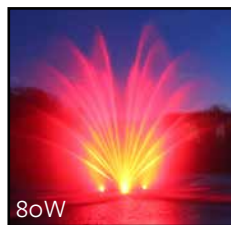

80W

MAXI-RGBW LIGHTS: 40W Light Sets are ideal for 1HP-5HP units, 80W for our 10HP-25HP Giant Fountains.

MAXI-RGBW LIGHTS

PREMIUM FOUNTAIN LIGHTING! Our 40W & 80W RGBW light sets are the ultimate addition to any 1HP-25HP fountain system; and include the following features:

- 24 Pre-programmed Sequences Included
- 1 Control Panel Can Control Up to 8 Light Sets
- Custom Sequences Available
- Manufactured of 316St/St Housings
- Over 70,000 Operating Hours
- Complete with 3-year Warranty

MAXI-RGBW LIGHTS (1HP-25HP)

Maxi-RGBW Lighting	40W	80W
Lamp Wattage (Total)	150	331

All RGBW Light Systems include 4 light fixtures. Includes a 3-year warranty.