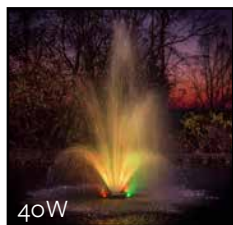

COLOR CHANGING RGBW LIGHT SETS FOR EVERYONE

Fountain Glo™ LIGHTING

MINI-RGBW LIGHTS

SMALL BUT BRIGHT! These 4W RGBW light sets are the perfect accessory to our 1/2HP All-in-One Aerating Fountain.

- Handheld Remote Controls Lights Over 100ft (30m) Away
- Choose from Thousands of Colors or from One of the Pre-programmed Sequences
- Over 50,000 Operating Hours
- Complete with 3-year Warranty

MINI-RGBW LIGHTS (1/2HP)

Mini-RGBW Lighting	2	3	6
Lamp Wattage (4W) (Total)	8	12	24

Includes a 3-year warranty.

40W

80W

MAXI-RGBW LIGHTS: 40W Light Sets are ideal for 1HP-5HP units, 80W for our 10HP-25HP Giant Fountains.

MAXI-RGBW LIGHTS

PREMIUM FOUNTAIN LIGHTING! Our 40W & 80W RGBW light sets are the ultimate addition to any 1HP-25HP fountain system; and include the following features:

- 24 Pre-programmed Sequences Included
- 1 Control Panel Can Control Up to 8 Light Sets
- Custom Sequences Available
- Manufactured of 316St/St Housings
- Over 70,000 Operating Hours
- Complete with 3-year Warranty

MAXI-RGBW LIGHTS (1HP-25HP)

Maxi-RGBW Lighting	40W	80W
Lamp Wattage (Total)	150	331

All RGBW Light Systems include 4 light fixtures. Includes a 3-year warranty.

Learn More About this Exciting Product!

Contact Your Regional Manager Today

Or visit www.otterbine.com for a complete list of lighting products!

STEVE BLACKSHIRE:

Mobile: 404-433-4874

Email: sblackshire@otterbine.com

MIKE MURPHY:

Mobile: 847-790-6218

Email: mmurphy@otterbine.com

JOHN RAMILLER:

Mobile: 817-480-4970

Email: jramiller@otterbine.com

CHARLIE BAREBO:

Mobile: 610-509-8767

Email: charliebarebo@otterbine.com

CHARLIE BAREBO, JR.:

Mobile: 610-456-1562

Email: cwbarebo@otterbine.com

GENERAL INQUIRIES:

Phone: 610-965-6018

Email: sales@otterbine.com