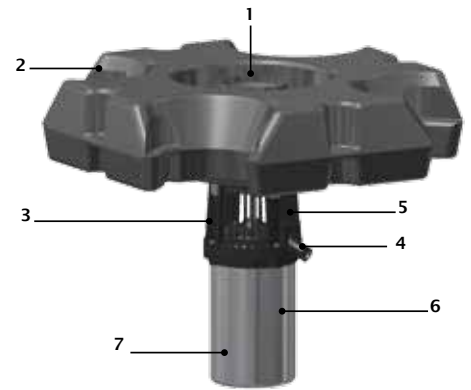

## CONSTELLATION AERATING FOUNTAIN

- » Most energy efficient system in the industry.
- » 5 year all-inclusive warranty.
- » Operates in 30in or 75cm of water. (No additional depth needed when adding LED lights; additional 10in or 26cm required if adding high voltage lights.)
- » Complete package includes assembled unit, power control center, and cable. (No PCC for 50HZ.)
- » Power control center comes standard with surge arrester, timer and GFCI (Exc: optional EPD for 460V.)
- » Cable quick disconnect standard.
- » Safety tested and listed with ETL & ETL-C, conforming to UL standards; and carries a 3rd party listing with CE.
- » Effectively controls algae, aquatic weeds, and foul odors; while deterring insects and insect breeding.
- » Published results from 3rd party testing verify highest oxygen transfer and pumping rates in the industry.

### PRODUCT ILLUSTRATION

1. High-tech thermal plastic pumping chambers are staged to allow for easy interchange.
2. Rugged low visibility closed cell foam filled float includes handles and protective pockets for lights when applicable.
3. Industrial strength thermal plastic screen helps keep debris out of the unit.
4. Electrical quick disconnect is part of the upper plate to prevent damage.
5. Mixed flow pumping system achieves maximum pumping capacities.
6. Oil cooled, efficient 3450/2875 RPM custom built motor incorporates a g-type seal to ensure dependability and long life.
7. Corrosion resistant, durable 18 gauge/316 grade stainless steel motor housing.